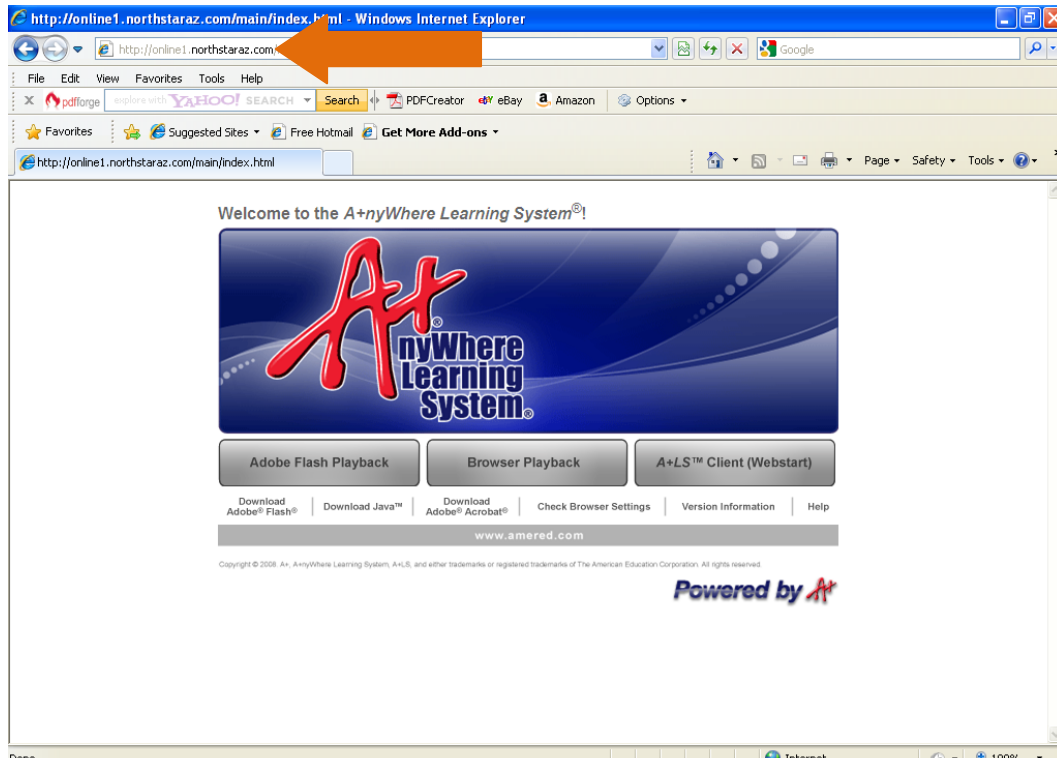

How Students Login to A+LS

(A+LS is our Primary Computer-assisted Learning Program)

Using Internet Explorer 7.0 (or higher) students will login to <http://online1.northstaraz.com>

For computers that do not already have Java6 installed, students will need to download and install Java6 from this window first. This will always be true for users operating Windows 7 or Vista.