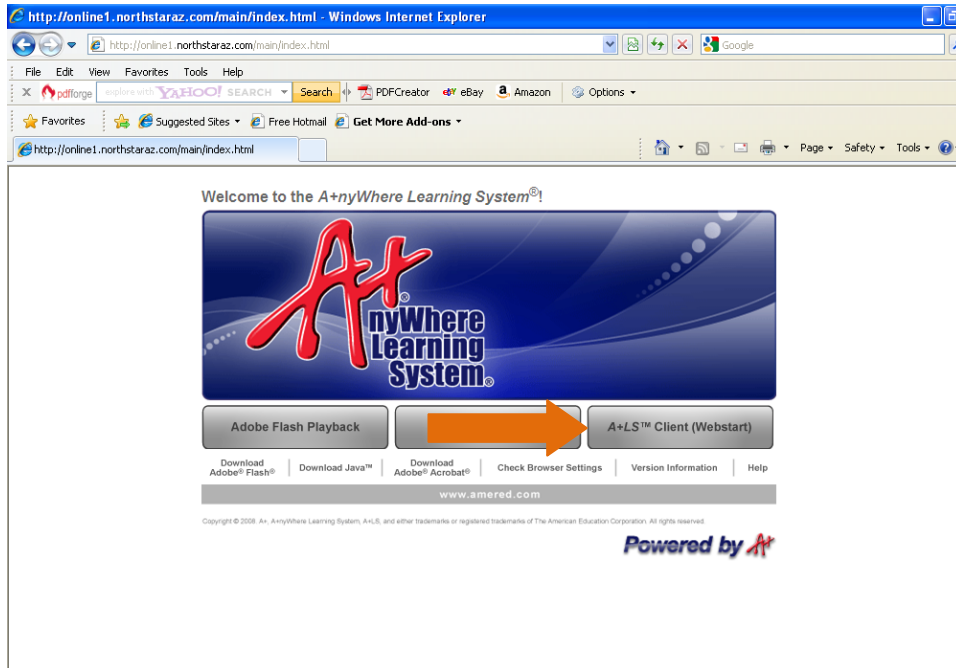

How Students Login to A+LS

(A+LS is our Primary Computer-assisted Learning Program)

Using Internet Explorer 7.0 (or higher) students will login to <http://online1.northstaraz.com>

For computers that do not already have Java6 installed, students will need to download and install Java6 from this window first. This will always be true for users operating Windows 7 or Vista.

The student will then click on “A+LS Client Webstart.” For first-time users, this will install a small application on their computer. This could take up to 3 minutes.

Students will login using their pre-assigned login and password and click "Log Me On"