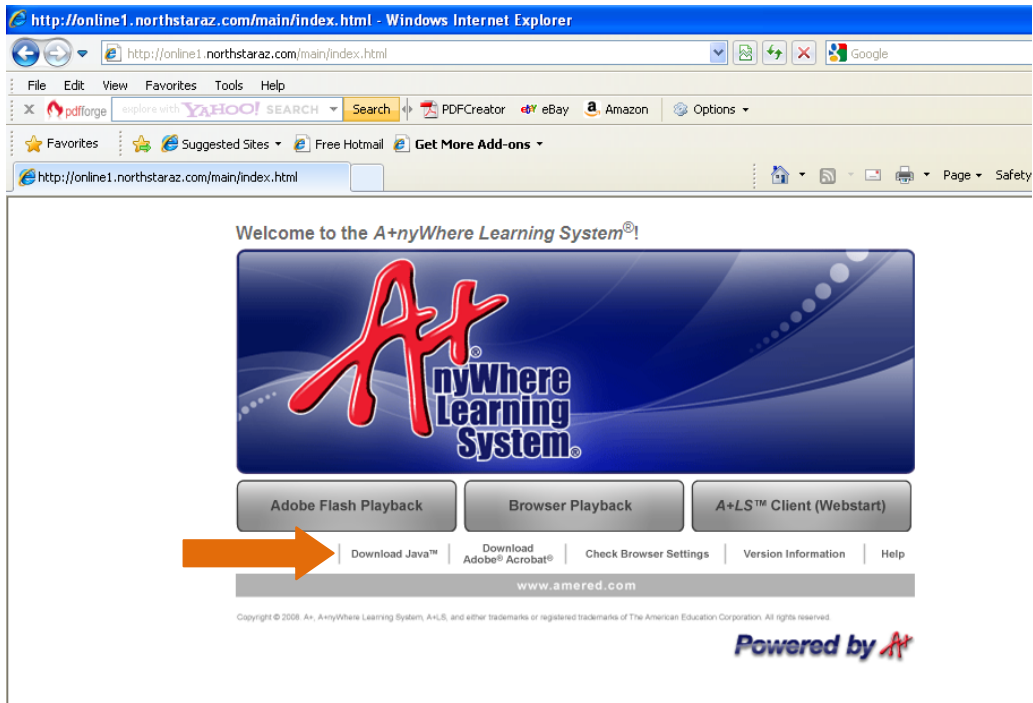

How Students Login to A+LS

(A+LS is our Primary Computer-assisted Learning Program)

Using Internet Explorer 7.0 (or higher) students will login to <http://online1.northstaraz.com>

For computers that do not already have Java6 installed, students will need to download and install Java6 from this window first. This will always be true for users operating Windows 7 or Vista.

The student will then click on “A+LS Client Webstart.” For first-time users, this will install a small application on their computer. This could take up to 3 minutes.

Students will login using their pre-assigned login and password and click "Log Me On"